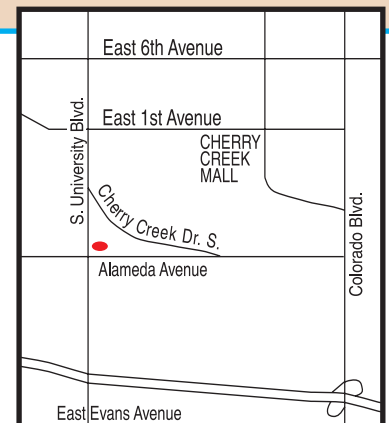

15

For Further Information Visit: www.ctdenver.org