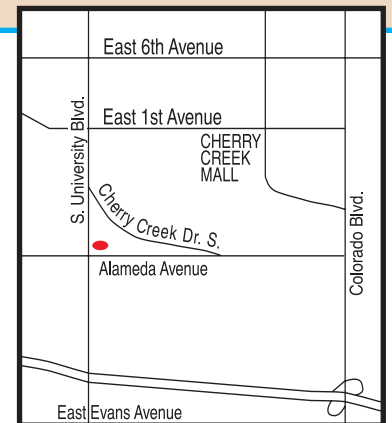

15

For Further Information Visit: www.ctdenver.org